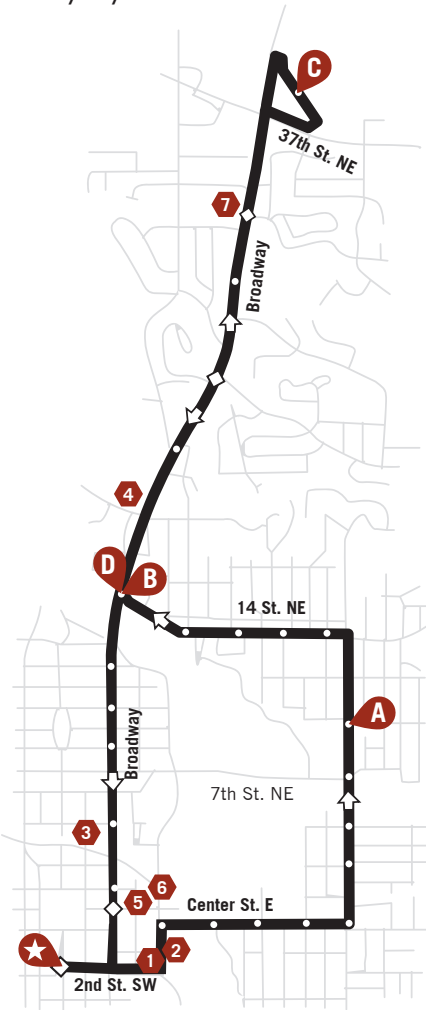

Route 21

Core Service Schedule

Effective 3/20/20

*New Year's Day, Memorial Day, Independence Day, Labor Day, Thanksgiving, Christmas Day

Legend

- Route Direction
- Bus Stop
- Bus Shelter
- Timetable Stops

Other Points of Interest

Weekend/Holiday Schedule

Leave Downtown	9th St. & 11th Ave. NE	Silver Lake	Shopko North	River Center	Arrive Downtown
★	A	B	C	D	★
7:15	7:20	7:25	7:30	7:34	7:40
8:15	8:20	8:25	8:30	8:34	8:40
9:15	9:20	9:25	9:30	9:34	9:40
10:15	10:20	10:25	10:30	10:34	10:40
11:15	11:20	11:25	11:30	11:34	11:40
12:15	12:20	12:25	12:30	12:34	12:40
1:15	1:20	1:25	1:30	1:34	1:40
2:15	2:20	2:25	2:30	2:34	2:40
3:15	3:20	3:25	3:30	3:34	3:40
4:15	4:20	4:25	4:30	4:34	4:40
5:15	5:20	5:25	5:30	5:34	5:40
6:15	6:20	6:25	6:30	6:34	6:40
7:10	7:15	7:20	7:25	-	-