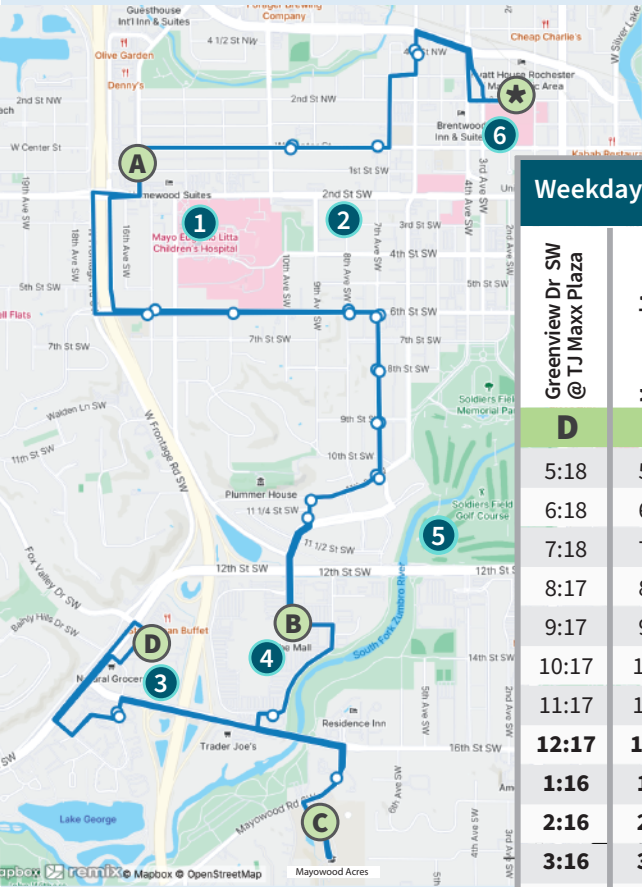

ROUTE 307

CENTRAL PARK

STAND 2

Maywood Acres, Apache Mall, TJ Maxx Plaza, 16th St SW, Merchants Bank SW, Soldiers Field, 7th Ave SW, Mayo Clinic, St. Marys Hospital

FOR EVENING/WEEKEND/HOLIDAY SERVICE, SEE ROUTES 23 & 24

Weekday Inbound • 60-min service

Greenview Dr SW @ TJ Maxx Plaza	Maywood Acres @ Maywood Rd SW	Apache Dr SW @ Apache Mall	16 Ave SW & 1 St SW (St Mary's Hospital)	Central Park
D	C	B	A	★
5:18	5:25	5:30	5:40	5:46
6:18	6:24	6:30	6:40	6:46
7:18	7:24	7:30	7:39	7:46
8:17	8:24	8:30	8:39	8:46
9:17	9:24	9:29	9:39	9:45
10:17	10:24	10:29	10:39	10:45
11:17	11:23	11:29	11:39	11:45
12:17	12:23	12:29	12:38	12:45
1:16	1:23	1:29	1:38	1:45
2:16	2:23	2:28	2:38	2:44
3:16	3:23	3:28	3:38	3:44
4:16	4:22	4:28	4:38	4:44
5:16	5:22	5:28	5:37	5:44
6:15	6:22	6:28	6:37	6:44

POINTS OF INTEREST

- 1 St Marys Hospital
- 2 Ronald McDonald House
- 3 TJ Maxx Plaza
- 4 Apache Mall
- 5 Soldiers Field
- 6 Mayo Clinic

LEGEND

- Direction
- Bus Stop
- Time-point
- Alt. Route
- Park & Ride

Times shown in bold are P.M. Letters correspond to the time points on the map. If your stop is between time points, use the time given for the time point before your stop to avoid missing the bus.

SOUTHWEST