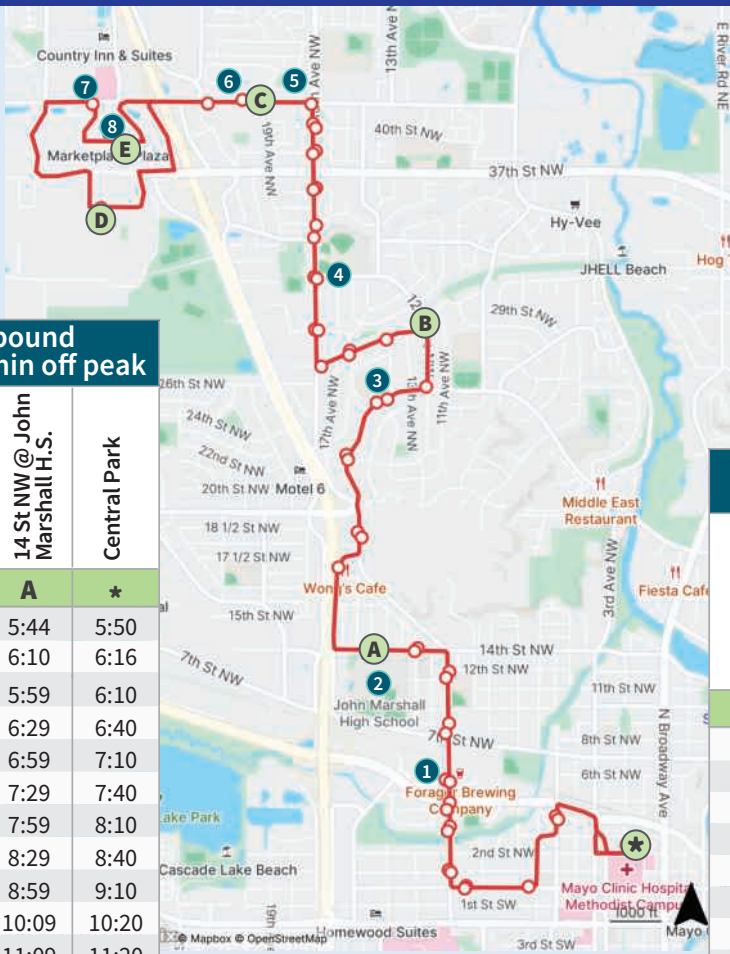

ROUTE 413

CENTRAL PARK

STAND 3

Gates Apartments, Washington Elementary, Northgate Center, St. Marys Hospital, John Adams Middle School, Barlow Plaza, Mayo Family Clinic NW

LEGEND

- Direction
- Bus Stop
- Time-point
- Alt. Route
- Park & Ride

POINTS OF INTEREST

- 1** Barlow Plaza
- 2** John Marshall High School
- 3** Elton Hills Elementary
- 4** Mt. Olive Church
- 5** Pax Christi Church
- 6** The Gates Apartments
- 7** Mayo Family Clinic NW
- 8** Marketplace Plaza

Weekday • Inbound 30-min peak 60-min off peak

Target North @ Marketplace Dr NW	41 St NW & 19 Ave NW	12 Ave NW & Cascade St NW	14 St NW @ John Marshall H.S.	Central Park
E	C	B	A	*
5:20	5:31	5:39	5:44	5:50
5:46	5:57	6:05	6:10	6:16
5:40	5:44	5:51	5:59	6:10
6:10	6:14	6:21	6:29	6:40
6:40	6:44	6:51	6:59	7:10
7:10	7:14	7:21	7:29	7:40
7:40	7:44	7:51	7:59	8:10
8:10	8:14	8:21	8:29	8:40
8:40	8:44	8:51	8:59	9:10
9:50	9:54	10:01	10:09	10:20
10:50	10:54	11:01	11:09	11:20
11:50	11:54	12:01	12:09	12:20
12:50	12:54	1:01	1:09	1:20
1:50	1:54	2:01	2:09	2:20
2:50	2:54	3:01	3:09	3:20
3:52	3:56	4:03	4:11	4:22
4:23	4:27	2:04	4:42	4:53
4:53	4:57	5:04	5:12	5:23
5:23	5:27	5:34	5:42	5:53
5:53	5:57	6:04	6:12	6:23
6:23	6:27	6:34	6:42	6:53
6:53	6:57	7:04	7:12	7:23

FOR EVENING/WEEKEND/HOLIDAY SERVICE, SEE ROUTE 25

Times shown in bold are P.M. Letters correspond to the time points on the map. If your stop is between time points, use the time given for the time point before your stop to avoid missing the bus.