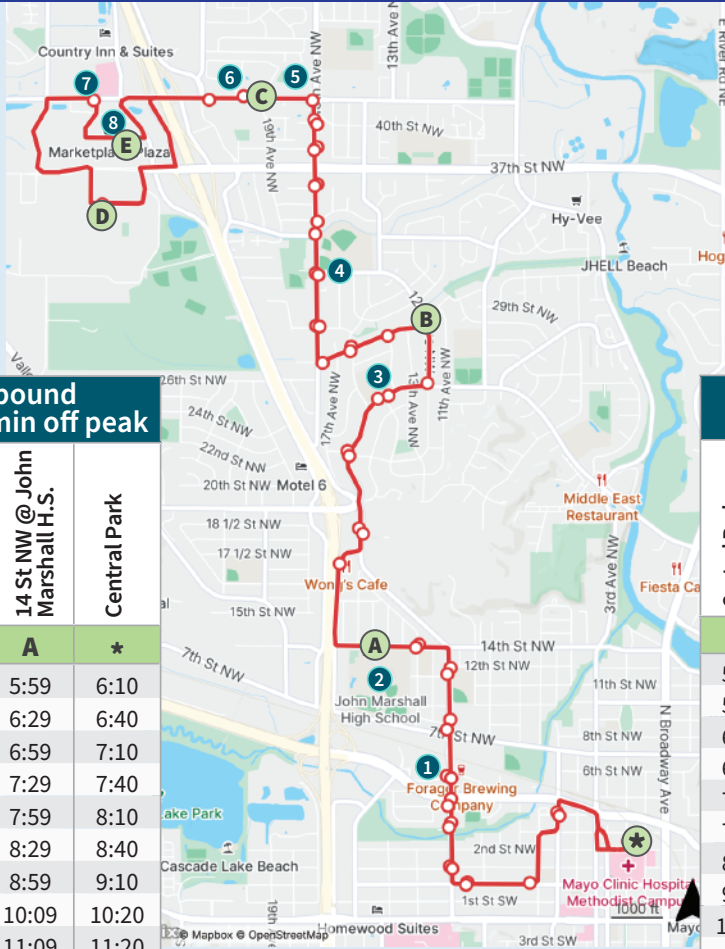

ROUTE 413

CENTRAL PARK

STAND 3

Gates Apartments, Washington Elementary, Northgate Center, St. Marys Hospital, John Adams Middle School, Barlow Plaza, Mayo Family Clinic NW

LEGEND

- Direction
- Bus Stop
- Time-point
- Alt. Route
- Park & Ride

POINTS OF INTEREST

- | | |
|-----------------------------|-------------------------|
| 1 Barlow Plaza | 5 Pax Christi Church |
| 2 John Marshall High School | 6 The Gates Apartments |
| 3 Elton Hills Elementary | 7 Mayo Family Clinic NW |
| 4 Mt. Olive Church | 8 Marketplace Plaza |

Weekday • Inbound 30-min peak 60-min off peak

Target North @ Marketplace Dr NW	41 St NW & 19 Ave NW	12 Ave NW & Cascade St NW	14 St NW @ John Marshall H.S.	Central Park
E	C	B	A	*
5:40	5:44	5:51	5:59	6:10
6:10	6:14	6:21	6:29	6:40
6:40	6:44	6:51	6:59	7:10
7:10	7:14	7:21	7:29	7:40
7:40	7:44	7:51	7:59	8:10
8:10	8:14	8:21	8:29	8:40
8:40	8:44	8:51	8:59	9:10
9:50	9:54	10:01	10:09	10:20
10:50	10:54	11:01	11:09	11:20
11:50	11:54	12:01	12:09	12:20
12:50	12:54	1:01	1:09	1:20
1:50	1:54	2:01	2:09	2:20
2:50	2:54	3:01	3:09	3:20
3:52	3:56	4:03	4:11	4:22
4:23	4:27	2:04	4:42	4:53
4:53	4:57	5:04	5:12	5:23
5:23	5:27	5:34	5:42	5:53
5:53	5:57	6:04	6:12	6:23
6:23	6:27	6:34	6:42	6:53
6:53	6:57	7:04	7:12	7:23

FOR EVENING/WEEKEND/HOLIDAY SERVICE, SEE ROUTE 25

Times shown in bold are P.M. Letters correspond to the time points on the map. If your stop is between time points, use the time given for the time point before your stop to avoid missing the bus.