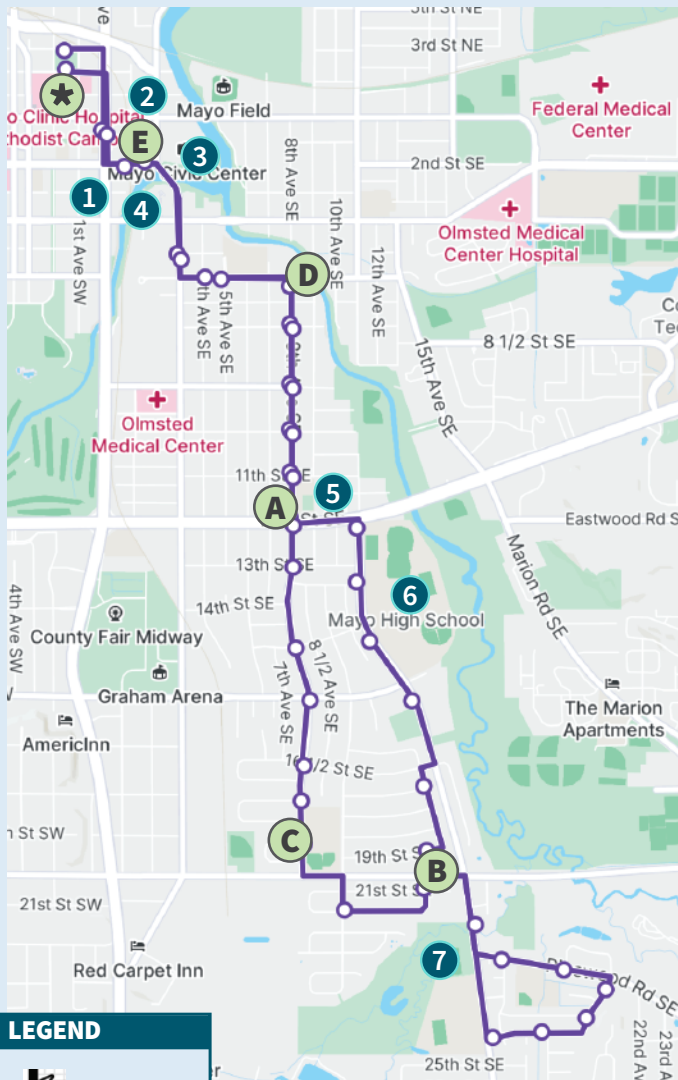

ROUTE 205

CENTRAL PARK

STAND 4

Mayo High School, 8 Ave SE, Meadow Park, Hawthorne School, 11 Ave SE, Riverside School, Lincoln School, Willow Creek Middle, Pinewood School

LEGEND

- Direction
- Bus Stop
- Time-point
- Alt. Route
- Park & Ride

Times shown in bold are P.M. Letters correspond to the time points on the map. If your stop is between time points, use the time given for the time point before your stop to avoid missing the bus.

FOR EVENING SERVICE, SEE ROUTE 22

Weekday • 30-min peak, 60-min off-peak

Central Park Stand 4	8 Ave SE & 12 St SE	9 1/2 Ave SE & 20 St SE	21 Ave SE & Pinewood Rd SE	22 St SE & 9 Ave SE	8 Ave SE & 6 St SE	Central Park
*	A	B	C	D	E	*
5:15	5:22	5:27	5:37	5:43	5:50	5:53
5:43	5:50	5:55	6:05	6:11	6:18	6:21
6:13	6:20	6:25	6:35	6:41	6:48	6:51
6:43	6:50	6:55	7:05	7:11	7:18	7:21
7:13	7:23	7:28	7:38	7:44	7:51	7:54
7:43	7:53	7:58	8:08	8:14	8:21	8:24
8:13	8:23	8:28	8:38	8:44	8:51	8:54
9:21	9:30	9:36	9:46	9:53	9:57	10:00
10:21	10:30	10:36	10:46	10:53	10:57	11:00
11:21	11:30	11:36	11:46	11:53	11:57	12:00
12:21	12:30	12:36	12:46	12:53	12:57	1:00
1:21	1:30	1:36	1:46	1:53	1:57	2:00
2:21	2:33	2:39	2:49	2:56	3:00	3:03
3:10	3:21	3:27	3:37	3:44	3:48	3:51
3:40	3:51	3:57	4:07	4:14	4:18	4:21
4:10	4:21	4:27	4:37	4:44	4:48	4:51
4:40	4:51	4:57	5:07	5:14	5:18	5:21
5:10	5:21	5:27	5:37	5:44	5:48	5:51
5:40	5:51	5:57	6:07	6:14	6:18	6:21
6:10	6:21	6:27	6:37	6:44	6:48	6:51

POINTS OF INTEREST

- 1** Public Library
- 2** Government Center
- 3** Mayo Civic Center
- 4** Hawthorne Education Ctr
- 5** Lincoln School
- 6** Mayo HS
- 7** Willow Creek Middle School