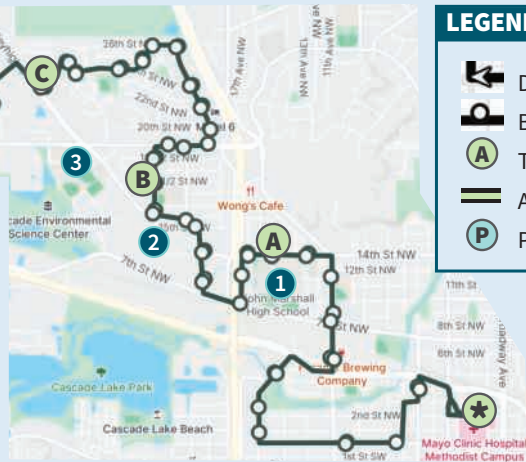

FOR EVENING SERVICE, SEE ROUTE 25

POINTS OF INTEREST

- 1 John Marshall
- 2 ABC
- 3 Lourdes High
- 4 Costco
- 5 Hy-Vee Circle Dr
- 6 The Pines Apartments

Times shown in bold are P.M. Letters correspond to the time points on the map. If your stop is between time points, use the time given for the time point before your stop to avoid missing the bus.

LEGEND

- Direction
- Bus Stop
- Time-point
- Alt. Route
- Park & Ride

Weekday Outbound-20 min peak•60 min off-peak

Central Park Stand 3	14 St NW @ John Marshall High	21 Ave NW @ Sunset Terrace	30 Ave NW & Valleyhigh Dr NW	Commerce Dr NW @ Costco	Hy-Vee @ Circle Dr NW
*	A	B	C	D	E
5:00	5:13	5:18	5:25	5:30	5:41
5:30	5:43	5:48	5:55	6:00	6:11
5:50	6:03	6:08	6:15	6:20	6:31
6:10	6:23	6:28	6:35	6:40	6:51
6:30	6:43	6:48	6:55	7:00	7:11
6:50	7:03	7:08	7:15	7:20	7:31
7:10	7:23	7:28	7:35	7:40	7:51
7:30	7:43	7:48	7:55	8:00	8:11
7:50	8:03	8:08	8:15	8:20	8:31
8:10	8:23	8:28	8:35	8:40	8:51