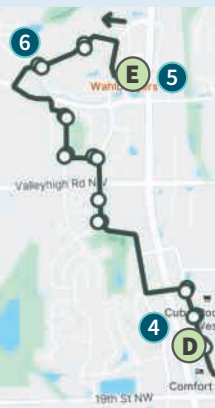

ROUTE 410

CENTRAL PARK

STAND 3

Sunset Terrace, Ability Building Center, Miracle Mile, Washington Elementary, Post Office, Rochester Athletic Club, Costco, Technology Drive, Pace Dairy, Northgate, Pines Apartments

Weekday Inbound-20 min peak•60 min off-peak

Hy-Vee @ Circle Dr NW	Commerce Dr NW @ Costco	30 Ave NW & Valleyhigh Dr NW	21 Ave NW @ Sunset Terrace	14 St NW @ John Marshall High	Central Park
E	D	C	B	A	*
5:08	5:19	5:24	5:31	5:37	5:49
5:43	5:54	5:59	6:06	6:12	6:24
6:13	6:24	6:29	6:36	6:42	6:54
6:33	6:44	6:49	6:56	7:02	7:14
6:53	7:04	7:09	7:16	7:22	7:34
7:13	7:24	7:29	7:36	7:42	7:54
7:33	7:44	7:49	7:56	8:02	8:14
7:53	8:04	8:09	8:16	8:22	8:34
8:13	8:24	8:29	8:36	8:42	8:54
8:33	8:44	8:49	8:56	9:02	9:14
8:53	9:04	9:09	9:16	9:22	9:34
9:13	9:24	9:29	9:36	9:42	9:54
10:13	10:24	10:29	10:36	10:42	10:54
11:13	11:24	11:29	11:36	11:42	11:54
12:13	12:24	12:29	12:36	12:42	12:54
1:13	1:24	1:29	1:36	1:42	1:54
2:13	2:24	2:29	2:36	2:42	2:54
3:13	3:24	3:29	3:36	3:42	3:54
3:29	3:40	3:45	3:52	3:58	4:10
3:49	4:00	4:05	4:12	4:18	4:30
4:09	4:20	4:25	4:32	4:38	4:50
4:29	4:40	4:45	4:52	4:58	5:10
4:49	5:00	5:05	5:12	5:18	5:30
5:09	5:20	5:25	5:32	5:38	5:50
5:29	5:40	5:45	5:52	5:58	6:10
5:49	6:00	6:05	6:12	6:18	6:30
6:09	6:20	6:25	6:32	6:38	6:50
6:29	6:40	6:45	6:52	6:58	7:10
6:49	7:00	7:05	7:12	7:18	7:30

FOR EVENING SERVICE, SEE ROUTE 25

POINTS OF INTEREST

- 1 John Marshall
- 2 ABC
- 3 Lourdes High
- 4 Costco
- 5 Hy-Vee Circle Dr
- 6 The Pines Apartments

Times shown in bold are P.M. Letters correspond to the time points on the map. If your stop is between time points, use the time given for the time point before your stop to avoid missing the bus.