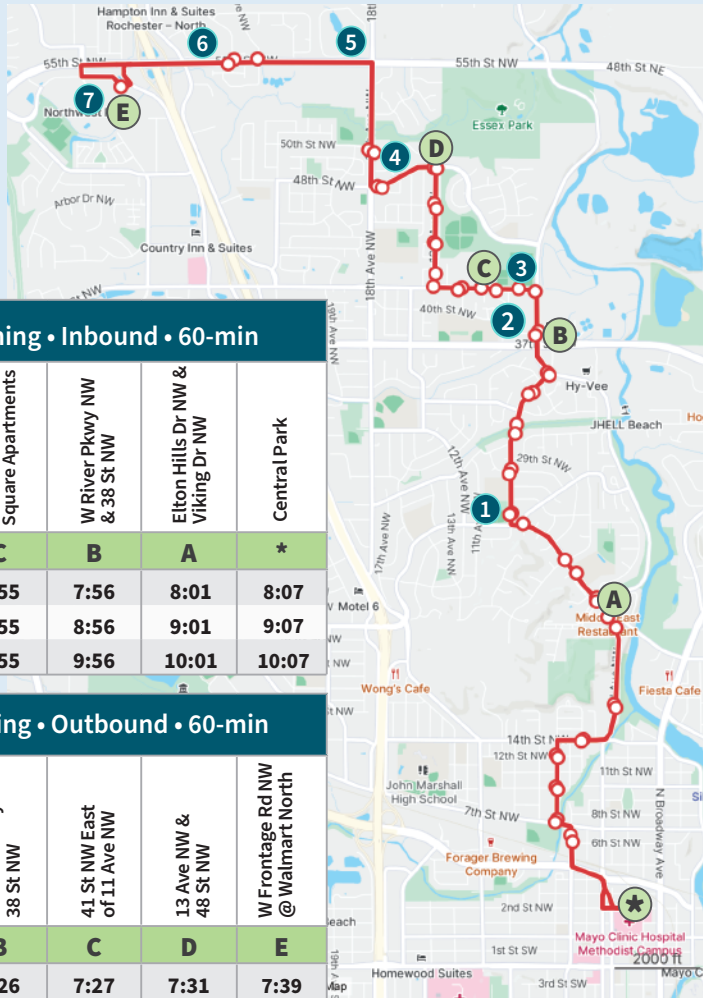

# ROUTE 26

### LEGEND

- Direction
- Bus Stop
- Time-point
- Alt. Route
- Park & Ride

### Weekday Evening • Inbound • 60-min

W Frontage Rd NW @ Walmart North	48 St NW & 13 Ave NW	41 St NW & Summit Square Apartments	W River Pkwy NW & 38 St NW	Elton Hills Dr NW & Viking Dr NW	Central Park
E	D	C	B	A	*
7:46	7:53	7:55	7:56	8:01	8:07
8:46	8:53	8:55	8:56	9:01	9:07
9:46	9:53	9:55	9:56	10:01	10:07

### Weekend & Holiday • Outbound • 60-min

Central Park Stand 3	Elton Hills Dr NW & Viking Dr NW	W River Pkwy NW & 38 St NW	41 St NW East of 11 Ave NW	13 Ave NW & 48 St NW	W Frontage Rd NW @ Walmart North
*	A	B	C	D	E
7:15	7:23	7:27	7:28	7:30	7:36
8:15	8:23	8:27	8:28	8:30	8:36
9:15	9:23	9:27	9:28	9:30	9:36
10:15	10:23	10:27	10:28	10:30	10:36
11:15	11:23	11:27	11:28	11:30	11:36
<b>12:15</b>	<b>12:23</b>	<b>12:27</b>	<b>12:28</b>	<b>12:30</b>	<b>12:36</b>
<b>1:15</b>	<b>1:23</b>	<b>1:27</b>	<b>1:28</b>	<b>1:30</b>	<b>1:36</b>
<b>2:15</b>	<b>2:23</b>	<b>2:27</b>	<b>2:28</b>	<b>2:30</b>	<b>2:36</b>
<b>3:15</b>	<b>3:23</b>	<b>3:27</b>	<b>3:28</b>	<b>3:30</b>	<b>3:36</b>
<b>4:15</b>	<b>4:23</b>	<b>4:27</b>	<b>4:28</b>	<b>4:30</b>	<b>4:36</b>
<b>5:15</b>	<b>5:23</b>	<b>5:27</b>	<b>5:28</b>	<b>5:30</b>	<b>5:36</b>