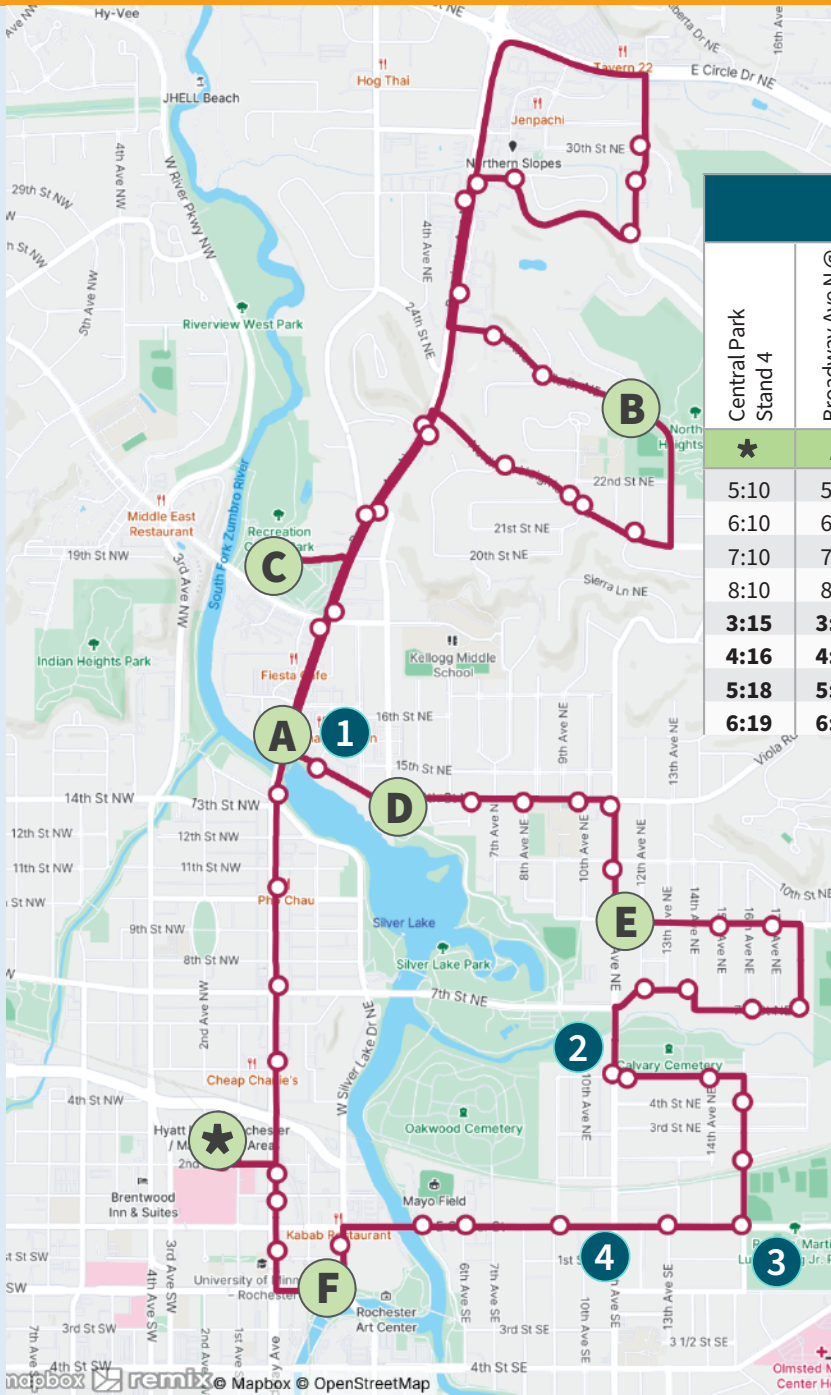

ROUTE 102

CENTRAL PARK

STAND 4

Quarry Hill, Teton Lane, Silver Lake Shopping Center, East Side Neighborhood

NORTHEAST

Weekday • 60-min service Peak Only

Central Park Stand 4	Broadway Ave N @ Silver Lake Shops	Northern Hills Dr NE & Northridge Ln NE	125 Live	14 St NE & East Silver Lake Dr NE	9 St NE & 11 Ave NE	2 St SE @ Rochester Public Library	Central Park
★	A	B	C	D	E	F	★
5:10	5:14	5:27	5:32	5:35	5:37	5:50	5:53
6:10	6:14	6:27	6:31	6:32	6:33	6:44	6:46
7:10	7:14	7:27	7:31	7:32	7:33	7:44	7:46
8:10	8:14	8:27	8:31	8:32	8:33	8:45	8:47
3:15	3:19	3:33	3:38	3:41	3:45	3:59	4:04
4:16	4:21	4:34	4:40	4:43	4:46	4:58	5:00
5:18	5:22	5:35	5:41	5:44	5:47	5:59	6:01
6:19	6:23	6:37	6:42	6:45	6:48	7:01	7:03

LEGEND

- Direction
- Bus Stop
- Time-point
- Alt. Route
- Park & Ride

POINTS OF INTEREST

- 1** Silver Lake Shopping Center
- 2** 3 Links Park
- 3** Dr. Martin Luther King Park
- 4** Boys & Girls Club

Times shown in bold are P.M.
Letters correspond to time-points on the map. If your stop is between time-points, use time given for the time-point before your stop to avoid missing the bus.

FOR EVENING SERVICE, SEE ROUTE 21