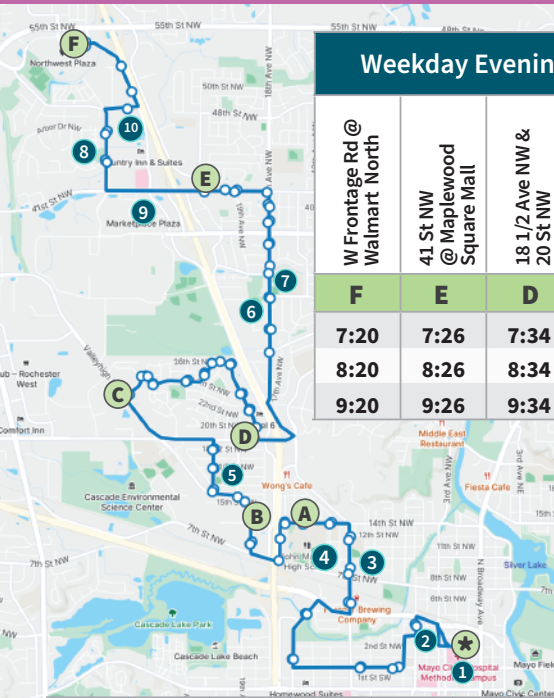

ROUTE 25

CENTRAL PARK

STAND 3

Mayo Clinic, St Marys, Miracle Mile, Barlow Plaza, Hylands, 18 Ave NW, Target North, Walmart North, Gates of Rochester

Weekday Evening • Inbound • 60-min service

W Frontage Rd @ Walmart North	41 St NW @ Maplewood Square Mall	18 1/2 Ave NW & 20 St NW	30 Ave NW & Valleyhigh Dr NW	Valleyhigh Dr NW & 14 St NW	15 1/2 Ave NW & 14 St NW	Central park
F	E	D	C	B	A	*
7:20	7:26	7:34	7:39	7:43	7:46	8:00
8:20	8:26	8:34	8:39	8:43	8:46	8:55
9:20	9:26	9:34	9:39	9:43	9:46	9:55

Weekday Evening • Outbound • 60-min service

Central Park Stand 3	14 St NW @ John Marshall High School	Valleyhigh Dr & 14 St NW	30 Ave NW & E Valleyhigh Dr NW	18 1/2 Ave NW & 19 St NW	41 St NW @ Gates of Rochester Apartments	W Frontage @ Walmart North
*	A	B	C	D	E	F
7:14	7:24	7:27	7:31	7:36	7:44	7:50
8:14	8:24	8:27	8:31	8:36	8:44	8:50
9:14	9:24	9:27	9:31	9:36	9:44	9:50

POINTS OF INTEREST

- 1 St Marys Hospital
- 2 Kutzky Park
- 3 Washington Elementary
- 4 John Marshall High School
- 5 Sunset Terrace Elementary
- 6 Allendale Park
- 7 John Adams Middle School
- 8 Arbor Glen Park
- 9 Marketplace
- 10 Northwest Plaza

LEGEND

- Direction
- Bus Stop
- Time-point
- Alt. Route
- Park & Ride

Times shown in bold are P.M. Letters correspond to the time points on the map. If your stop is between time points, use the time given for the time point before your stop to avoid missing the bus.