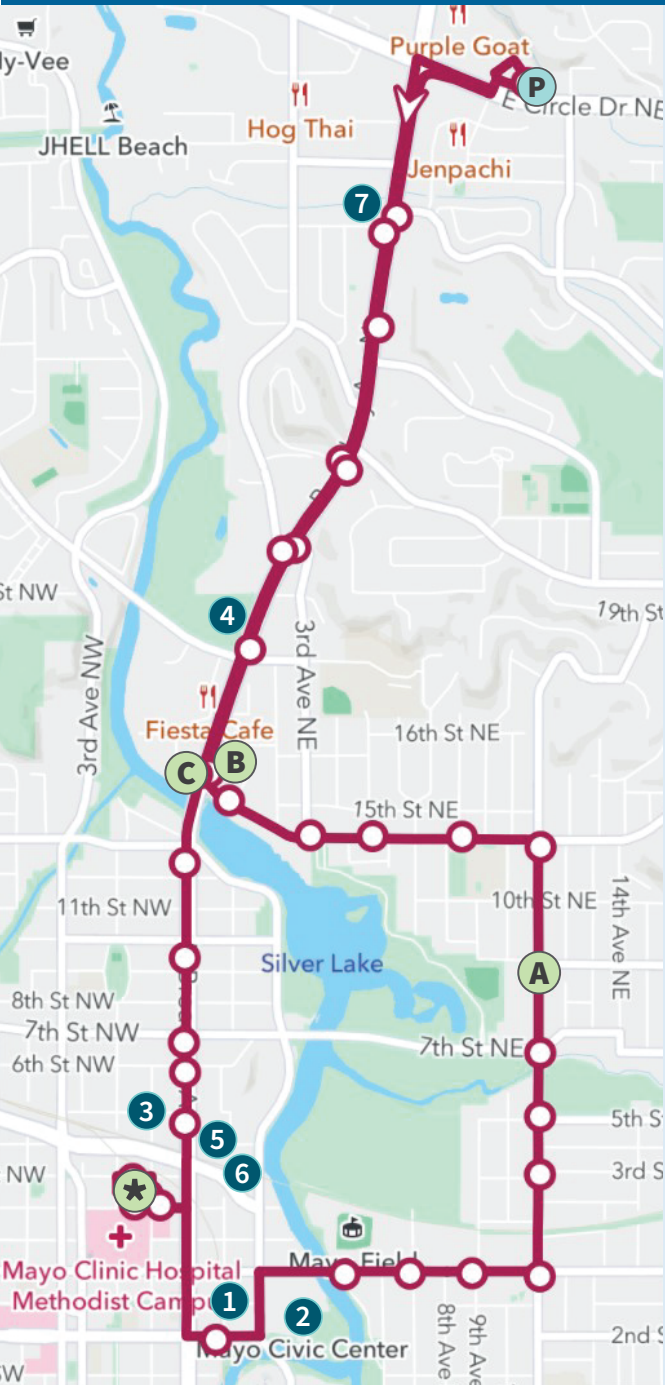

ROUTE 21

CENTRAL PARK

STAND 5

EVENING/WEEKEND/HOLIDAY

North Broadway, Silver Lake Shopping Center, North Broadway Park & Ride, Chateau Center

LEGEND

- Direction
- Bus Stop
- Time-point
- Alt. Route
- Park & Ride

POINTS OF INTEREST

- 1 Rochester Public Library
- 2 Mayo Civic Ctr
- 3 Central Towers
- 4 125 Live
- 5 Park Towers
- 6 Civic Square Apartments
- 7 Olympik Village Apartments

Times shown in bold are P.M. Letters correspond to time-points on the map. If your stop is between time-points, use time given for the time-point before your stop to avoid missing the bus.

Weekday Evening • 60-min service

Central Park Stand 5	11 Ave NE & 9 St NE	Broadway Ave N @Silver Lake Shopping Ctr	North Broadway Park & Ride	Broadway Ave N @Silver Lake Pl NW	Central Park
*	A	B	P	C	*
7:15	7:22	7:27	7:32	7:36	7:40
8:15	8:22	8:27	8:32	8:36	8:40
9:15	9:22	9:27	9:32	9:36	9:40

Weekend & Holiday • 60-min service

Central Park Stand 5	11 Ave NE & 9 St NE	Broadway Ave N @Silver Lake Shopping Ctr	North Broadway Park & Ride	Broadway Ave N @Silver Lake Pl NW	Central Park
*	A	B	P	C	*
7:16	7:22	7:27	7:32	7:36	7:42
8:16	8:22	8:27	8:32	8:36	8:42
9:16	9:22	9:27	9:32	9:36	9:42
10:16	10:22	10:27	10:32	10:36	10:42
11:16	11:22	11:27	11:32	11:36	11:42
12:16	12:22	12:27	12:32	12:36	12:42
1:16	1:22	1:27	1:32	1:36	1:42
2:16	2:22	2:27	2:32	2:36	2:42
3:16	3:22	3:27	3:32	3:36	3:42
4:16	4:22	4:27	4:32	4:36	4:42
5:15	5:22	5:27	5:32		