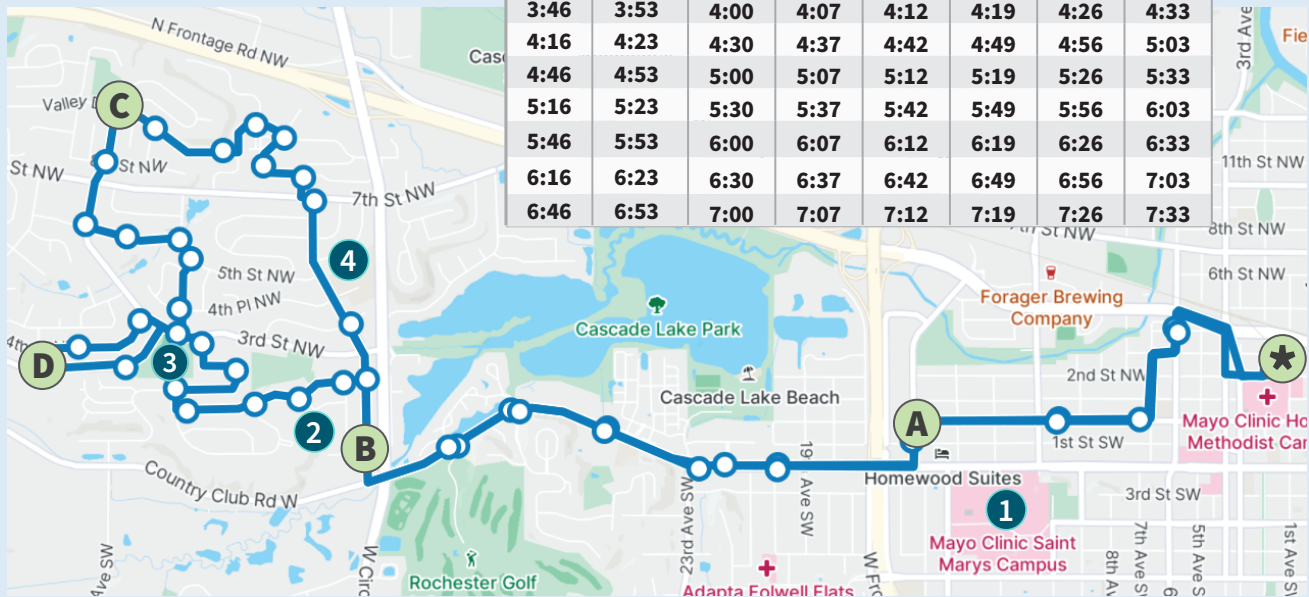

POINTS OF INTEREST

- 1 St Marys Hospital
- 2 People of Hope
- 3 Manor Park
- 4 Harriet Bishop Elementary

FOR EVENING/WEEKEND/HOLIDAY SERVICE, SEE ROUTE 25

Times shown in bold are P.M. Letters correspond to the time points on the map. If your stop is between time points, use the time given for the time point before your stop to avoid missing the bus.

Weekday•30-min peak•60-min off-peak

Central Park Stand 3	16 Ave SW & 1 St SW (St Mary's Hospital)	36 Ave NW & 1 St NW	Valley Dr NW & 10 St NW	49 Ave NW & 3 St NW	36 Ave NW & 1 St NW	16 Ave SW & 1 St SW (St Mary's Hospital)	Central Park
*	A	B	C	D	B	A	*
4:59	5:06	5:13	5:20	5:25	5:32	5:39	5:47
5:29	5:36	5:43	5:50	5:55	6:02	6:09	6:17
5:59	6:06	6:13	6:20	6:25	6:32	6:39	6:47
6:29	6:36	6:43	6:50	6:55	7:02	7:09	7:17
6:59	7:06	7:13	7:20	7:25	7:32	7:39	7:47
7:29	7:36	7:43	7:50	7:55	8:02	8:09	8:17
7:59	8:06	8:13	8:20	8:25	8:32	8:39	8:47
9:17	9:23	9:30	9:37	9:43	9:50	9:57	10:04
10:17	10:23	10:30	10:37	10:43	10:50	10:57	11:04
11:17	11:23	11:30	11:37	11:43	11:50	11:57	12:04
12:17	12:23	12:30	12:37	12:43	12:50	12:57	1:04
1:17	1:23	1:30	1:37	1:43	1:50	1:57	2:04
2:17	2:23	2:30	2:37	2:43	2:50	2:57	3:04
3:16	3:23	3:30	3:37	3:42	3:49	3:56	4:03
3:46	3:53	4:00	4:07	4:12	4:19	4:26	4:33
4:16	4:23	4:30	4:37	4:42	4:49	4:56	5:03
4:46	4:53	5:00	5:07	5:12	5:19	5:26	5:33
5:16	5:23	5:30	5:37	5:42	5:49	5:56	6:03
5:46	5:53	6:00	6:07	6:12	6:19	6:26	6:33
6:16	6:23	6:30	6:37	6:42	6:49	6:56	7:03
6:46	6:53	7:00	7:07	7:12	7:19	7:26	7:33

NORTHWEST