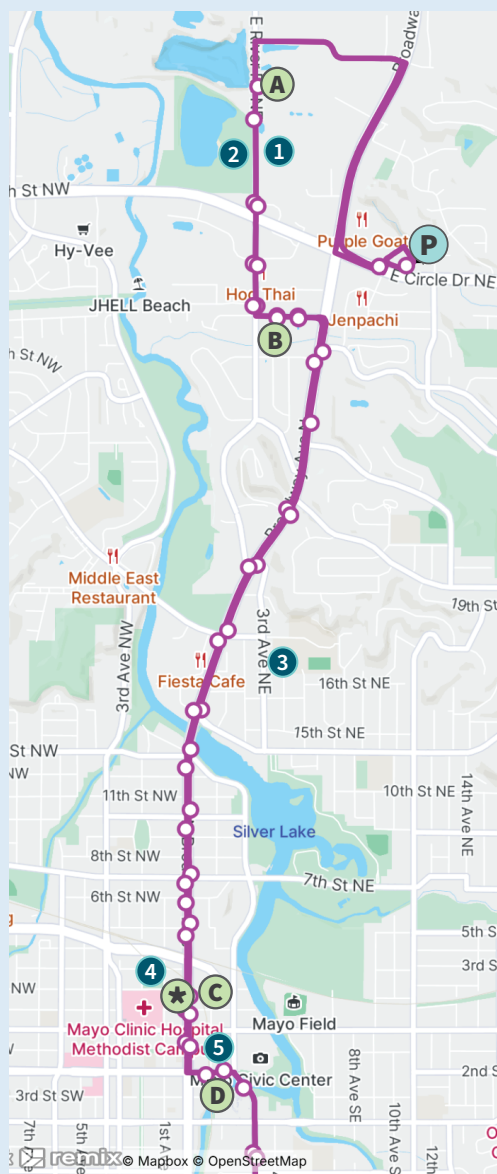

ROUTE 120

CENTRAL PARK

STAND 5

Walmart South, Bethel, Public Library, Fleet Farm, Olmsted Medical Center, Government Center, (RAIL) Roch Academy for Independent Living, Fairgrounds, RPT Office

NORTH SECTION

SOUTH SECTION

FOR EVENING, WEEKEND AND HOLIDAY SERVICE, SEE ROUTES 21, 23, 24

LEGEND

- Direction
- Bus Stop
- Time-point
- Alt. Route
- Park & Ride

POINTS OF INTEREST

- 1 RPT Office
- 2 Foster Arends
- 3 Kellogg Middle School
- 4 Central Park
- 5 Public Library
- 6 OMC
- 7 Walmart South
- 8 Target South
- 9 Fairgrounds