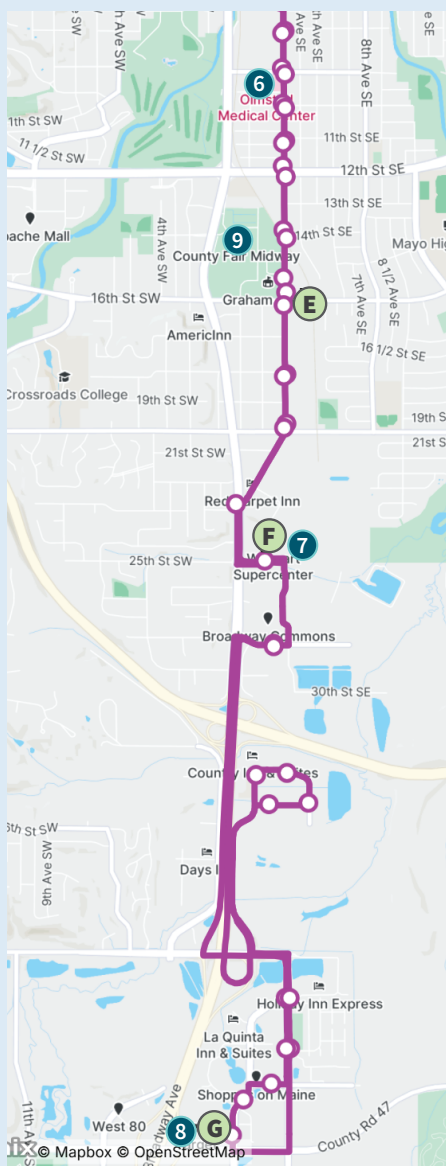

ROUTE 120

CENTRAL PARK

STAND 5

Walmart South, Bethel, Public Library, Fleet Farm, Olmsted Medical Center, Government Center, (RAIL) Roch Academy for Independent Living, Fairgrounds, RPT Office

NORTH SECTION

SOUTH SECTION

FOR EVENING, WEEKEND AND HOLIDAY SERVICE, SEE ROUTES 21, 23, 24

LEGEND

- Direction
- Bus Stop
- Time-point
- Alt. Route
- Park & Ride

POINTS OF INTEREST

- 1 RPT Office
- 2 Foster Arends
- 3 Kellogg Middle School
- 4 Central Park
- 5 Public Library
- 6 OMC
- 7 Walmart South
- 8 Target South
- 9 Fairgrounds