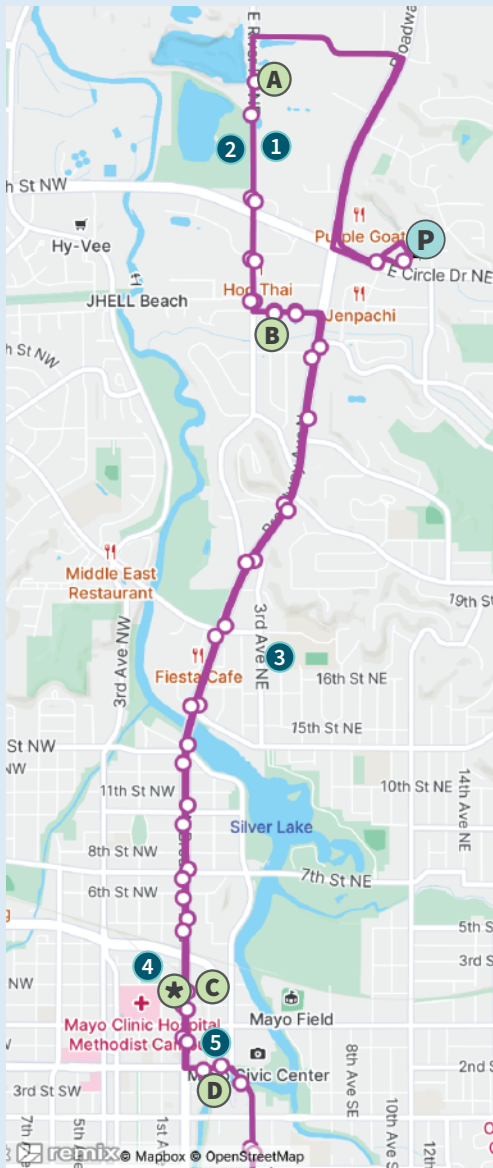

ROUTE 120

CENTRAL PARK

STAND 5

Walmart South, Bethel, Public Library, Fleet Farm, Olmsted Medical Center, Government Center, (RAIL) Roch Academy for Independent Living, Fairgrounds, RPT Office

NORTH SECTION

SOUTH SECTION

FOR EVENING, WEEKEND AND HOLIDAY SERVICE, SEE ROUTES 21, 23, 24

LEGEND

- Direction
- Bus Stop
- Time-point
- Alt. Route
- Park & Ride

POINTS OF INTEREST

- 1** RPT Office
- 2** Foster Arends
- 3** Kellogg Middle School
- 4** Central Park
- 5** Public Library
- 6** OMC
- 7** Walmart South
- 8** Target South
- 9** Fairgrounds

Times shown in bold are P.M. Letters correspond to time-points on the map. If your stop is between time-points, use time given for the time-point before your stop to avoid missing the bus.