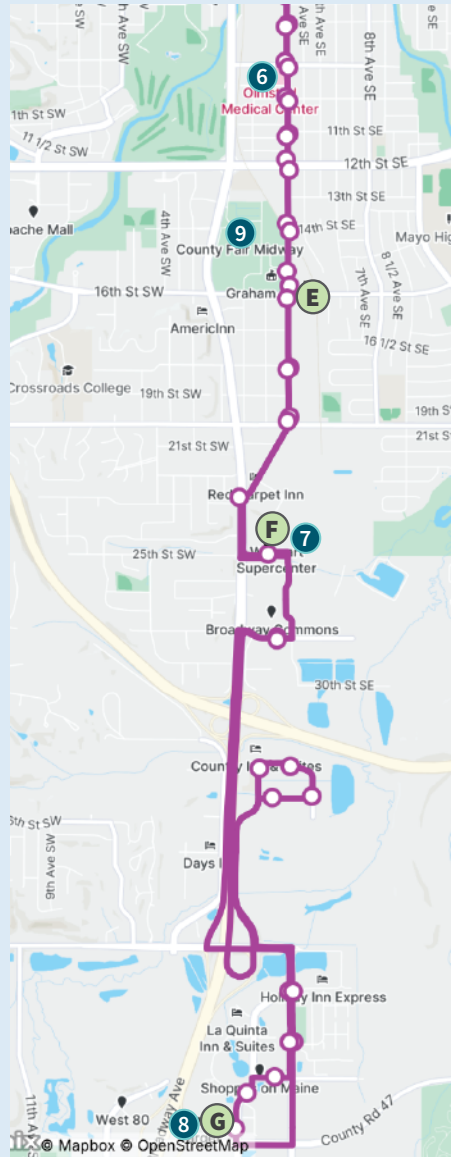

ROUTE 120

CENTRAL PARK

STAND 5

Walmart South, Bethel, Public Library, Fleet Farm, Olmsted Medical Center, Government Center, (RAIL) Roch Academy for Independent Living, Fairgrounds, RPT Office

NORTH SECTION

SOUTH SECTION

FOR EVENING, WEEKEND AND HOLIDAY SERVICE, SEE ROUTES 21, 23, 24

LEGEND

- Direction
- Bus Stop
- Time-point
- Alt. Route
- Park & Ride

POINTS OF INTEREST

- 1** RPT Office
- 2** Foster Arends
- 3** Kellogg Middle School
- 4** Central Park
- 5** Public Library
- 6** OMC
- 7** Walmart South
- 8** Target South
- 9** Fairgrounds

Times shown in bold are P.M. Letters correspond to time-points on the map. If your stop is between time-points, use time given for the time-point before your stop to avoid missing the bus.