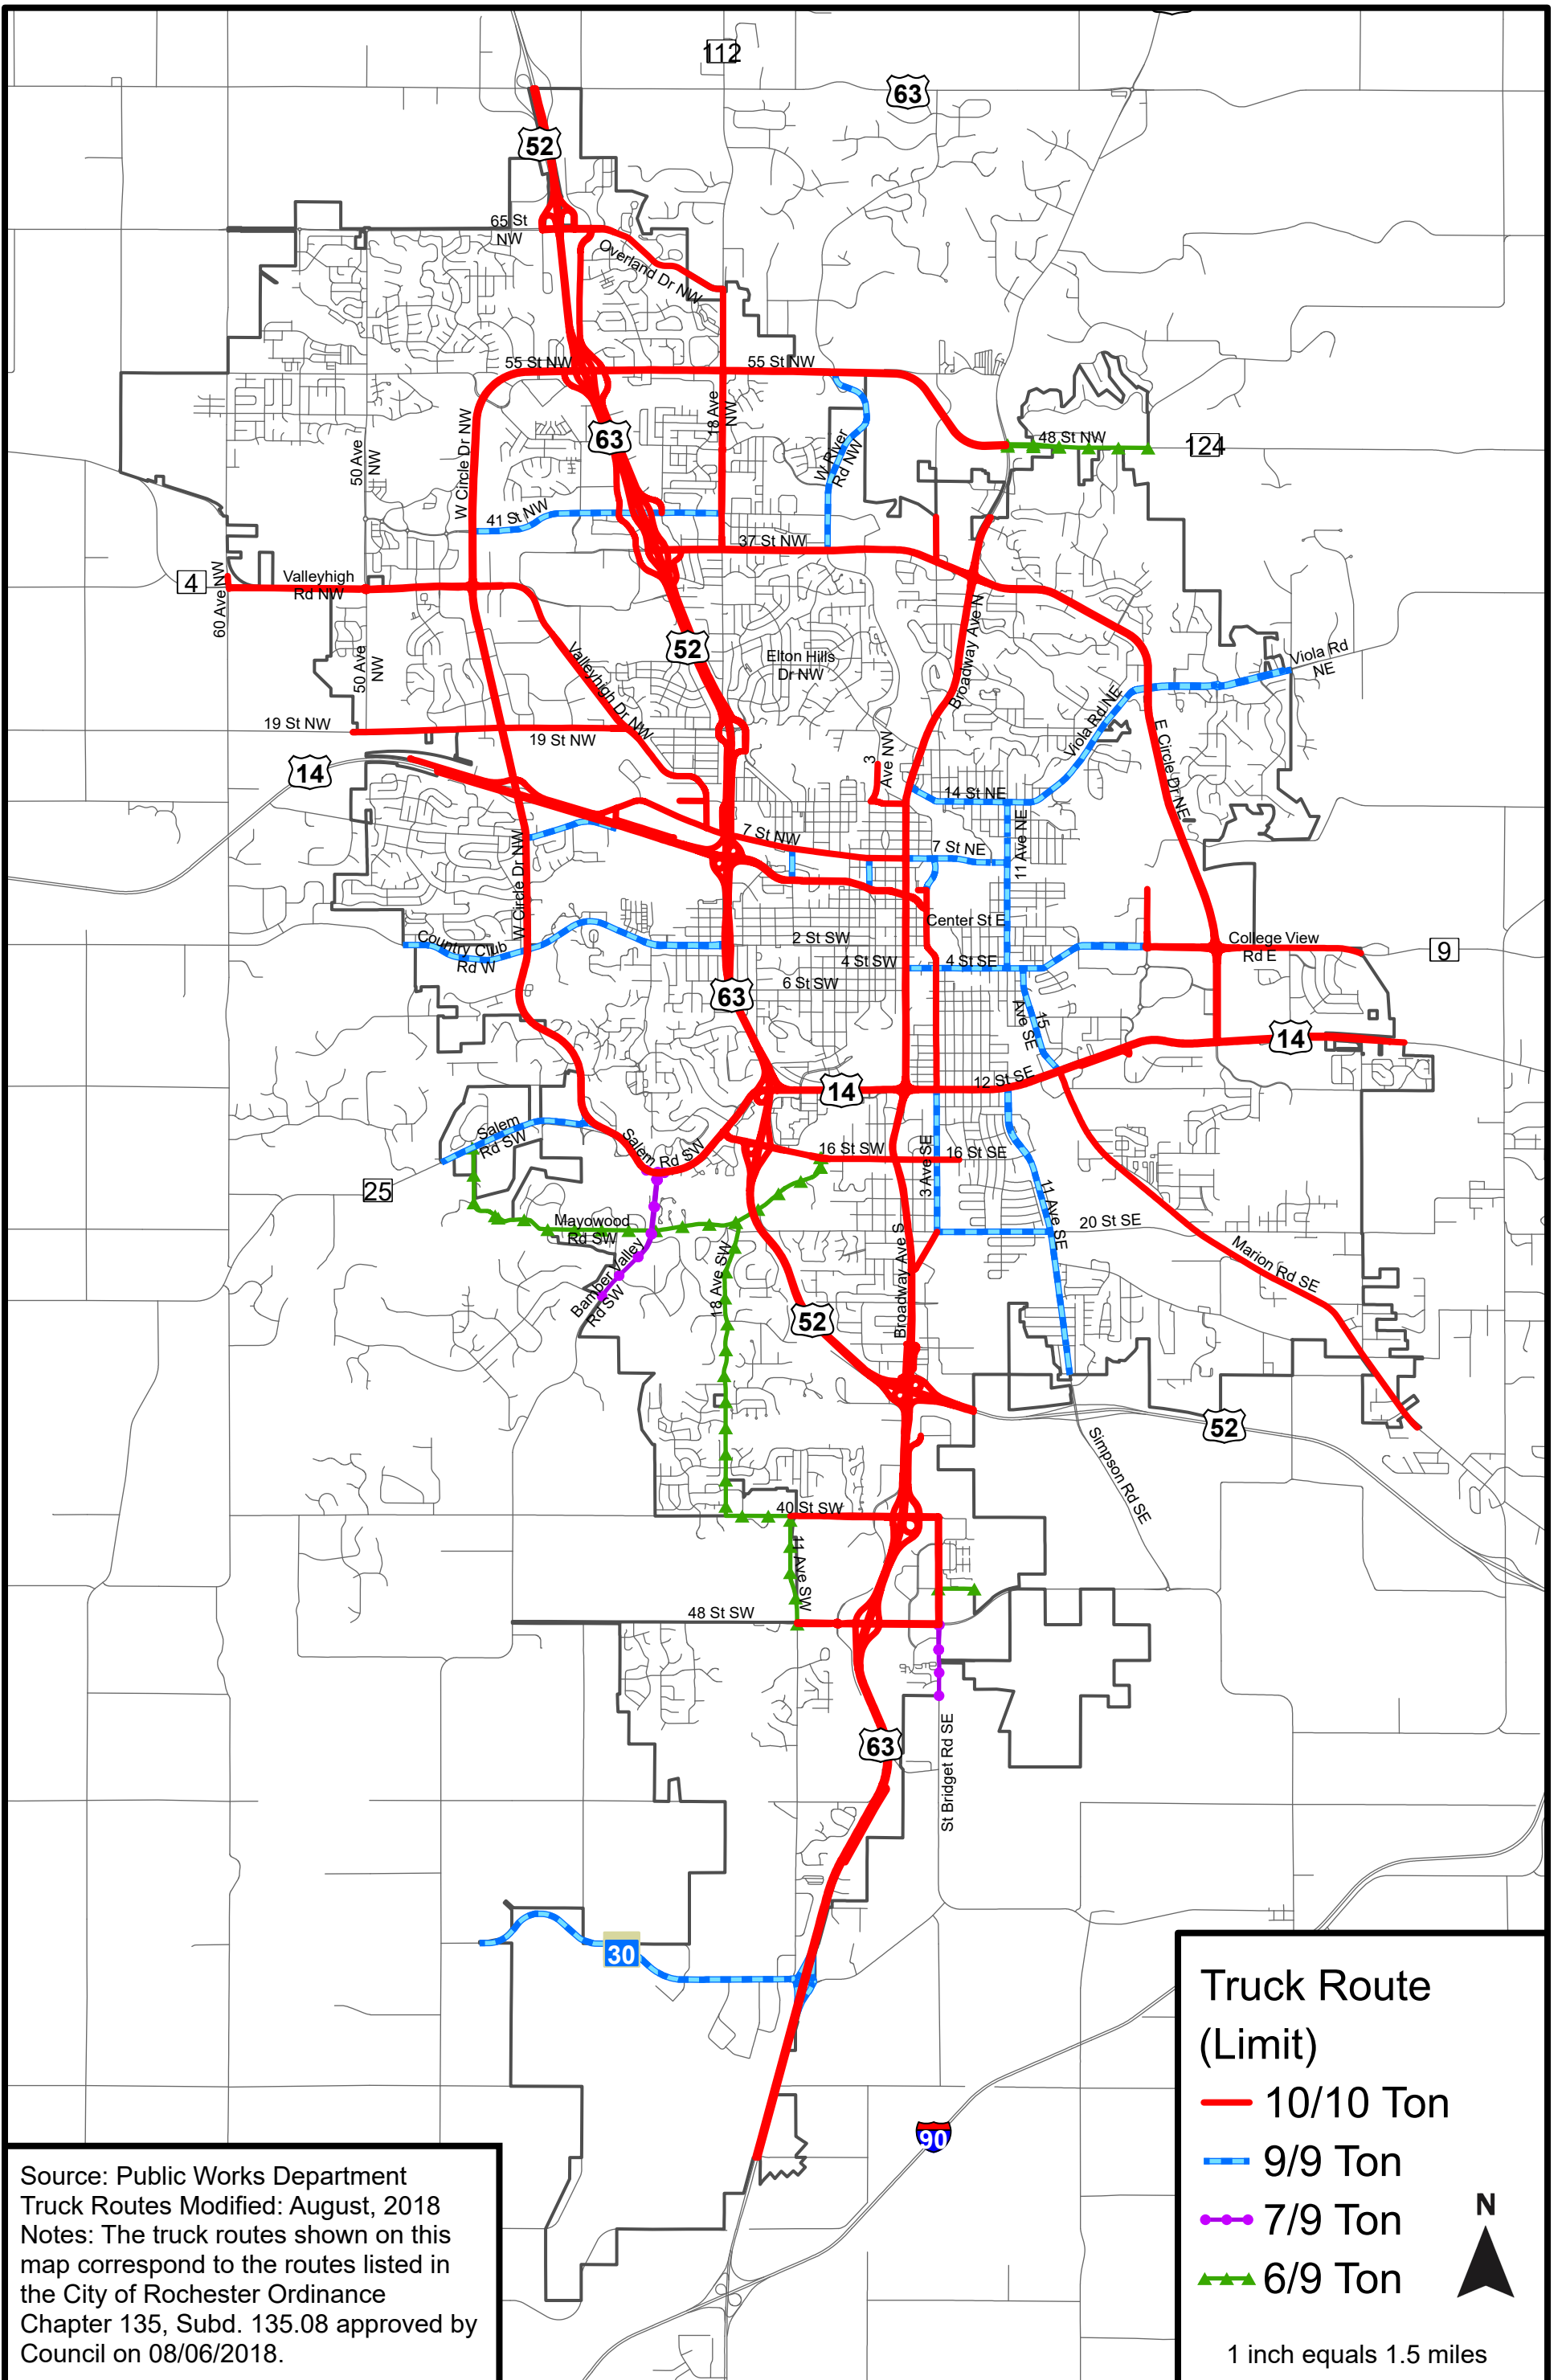

# City of Rochester Truck Routes

Source: Public Works Department  
 Truck Routes Modified: August, 2018  
 Notes: The truck routes shown on this map correspond to the routes listed in the City of Rochester Ordinance Chapter 135, Subd. 135.08 approved by Council on 08/06/2018.