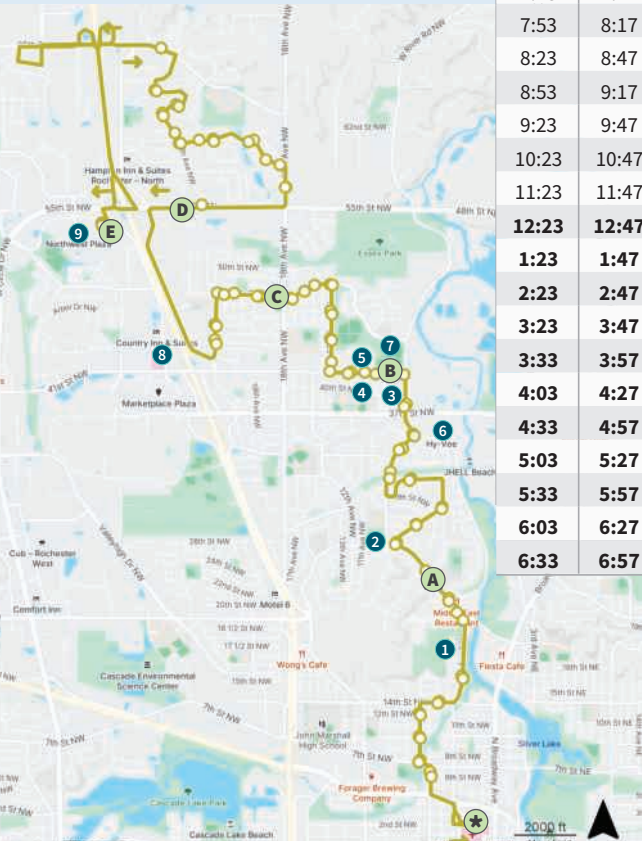

ROUTE 411

CENTRAL PARK

STAND 2

Valhalla, Elton Hills Drive, Summit Square, Crenlo, Marketplace, Gage School, Maplewood Square, Essex Park, United Way, Northwest Plaza

FOR EVENING/WEEKEND/HOLIDAY SERVICE, SEE ROUTE 26

Times shown in bold are P.M. Letters correspond to the time points on the map. If your stop is between time points, use the time given for the time point before your stop to avoid missing the bus.

Weekday • Inbound • 30 peak/60-min off					
W Frontage Rd @ Walmart North	55 St NW & George-towne PI NW	48 St NW & 18 Ave NW	41 St NW @ Watson Fields	Elton Hills Dr NW @ Hoover Elem	Central Park
E	D	C	B	A	*
4:50	5:14	5:23	5:28	5:37	5:46
5:30	5:54	6:03	6:08	6:17	6:26
5:53	6:17	6:26	6:31	6:40	6:49
6:23	6:47	6:56	7:01	7:10	7:19
6:53	7:17	7:26	7:31	7:40	7:49
7:23	7:47	7:56	8:01	8:10	8:19
7:53	8:17	8:26	8:31	8:40	8:49
8:23	8:47	8:56	9:01	9:10	9:19
8:53	9:17	9:26	9:31	9:40	9:49
9:23	9:47	9:56	10:01	10:10	10:19
10:23	10:47	10:56	11:01	11:10	11:19
11:23	11:47	11:56	12:01	12:10	12:19
12:23	12:47	12:56	1:01	1:10	1:19
1:23	1:47	1:56	2:01	2:10	2:19
2:23	2:47	2:56	3:01	3:10	3:19
3:23	3:47	3:56	4:01	4:10	4:19
3:33	3:57	4:06	4:11	4:20	4:29
4:03	4:27	4:36	4:41	4:50	4:59
4:33	4:57	5:06	5:11	5:20	5:29
5:03	5:27	5:36	5:41	5:50	5:59
5:33	5:57	6:06	6:11	6:20	6:29
6:03	6:27	6:36	6:41	6:50	6:59
6:33	6:57	7:06	7:11	7:20	7:29

POINTS OF INTEREST

- 1 Crenlo
- 2 Central Lutheran Church
- 3 Rochester North Service Center
- 4 Summit Square
- 5 Essex Park
- 6 Hy-Vee North
- 7 Watson Sports Complex
- 8 Mayo Family Clinic NW
- 9 Northwest Plaza

LEGEND

- Direction
- Bus Stop
- Time-point
- Alt. Route
- Park & Ride