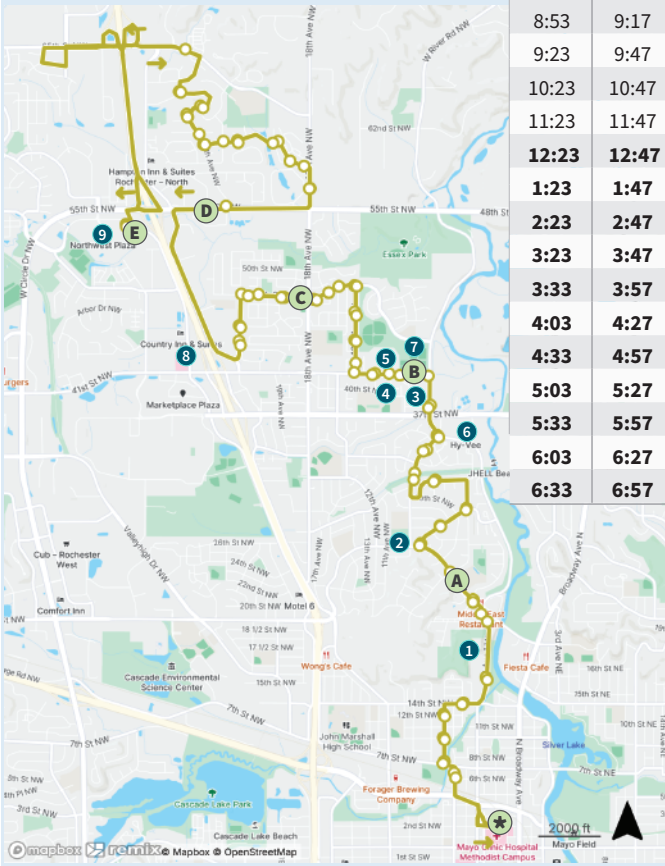

ROUTE 411

CENTRAL PARK

STAND 2

Valhalla, Elton Hills Drive, Summit Square, Crenlo, Marketplace, Gage School, Maplewood Square, Essex Park, United Way, Northwest Plaza

FOR EVENING/WEEKEND/HOLIDAY SERVICE, SEE ROUTE 26

Times shown in bold are P.M. Letters correspond to the time points on the map. If your stop is between time points, use the time given for the time point before your stop to avoid missing the bus.

Weekday • Inbound • 30 peak/60-min off

W Frontage Rd @ Walmart North	55 St NW & George towne PI NW	48 St NW & 18 Ave NW	41 St NW @ Watson Fields	Elton Hills Dr NW @ Hoover Elem	Central Park
E	D	C	B	A	*
5:53	6:17	6:26	6:31	6:40	6:49
6:23	6:47	6:56	7:01	7:10	7:19
6:53	7:17	7:26	7:31	7:40	7:49
7:23	7:47	7:56	8:01	8:10	8:19
7:53	8:17	8:26	8:31	8:40	8:49
8:23	8:47	8:56	9:01	9:10	9:19
8:53	9:17	9:26	9:31	9:40	9:49
9:23	9:47	9:56	10:01	10:10	10:19
10:23	10:47	10:56	11:01	11:10	11:19
11:23	11:47	11:56	12:01	12:10	12:19
12:23	12:47	12:56	1:01	1:10	1:19
1:23	1:47	1:56	2:01	2:10	2:19
2:23	2:47	2:56	3:01	3:10	3:19
3:23	3:47	3:56	4:01	4:10	4:19
3:33	3:57	4:06	4:11	4:20	4:29
4:03	4:27	4:36	4:41	4:50	4:59
4:33	4:57	5:06	5:11	5:20	5:29
5:03	5:27	5:36	5:41	5:50	5:59
5:33	5:57	6:06	6:11	6:20	6:29
6:03	6:27	6:36	6:41	6:50	6:59
6:33	6:57	7:06	7:11	7:20	7:29

LEGEND

- Direction
- Bus Stop
- Time-point
- Alt. Route
- Park & Ride

POINTS OF INTEREST

- 1** Crenlo
- 2** Central Lutheran Church
- 3** Rochester North Service Center
- 4** Summit Square
- 5** Essex Park
- 6** Hy-Vee North
- 7** Watson Sports Complex
- 8** Mayo Family Clinic NW
- 9** Northwest Plaza