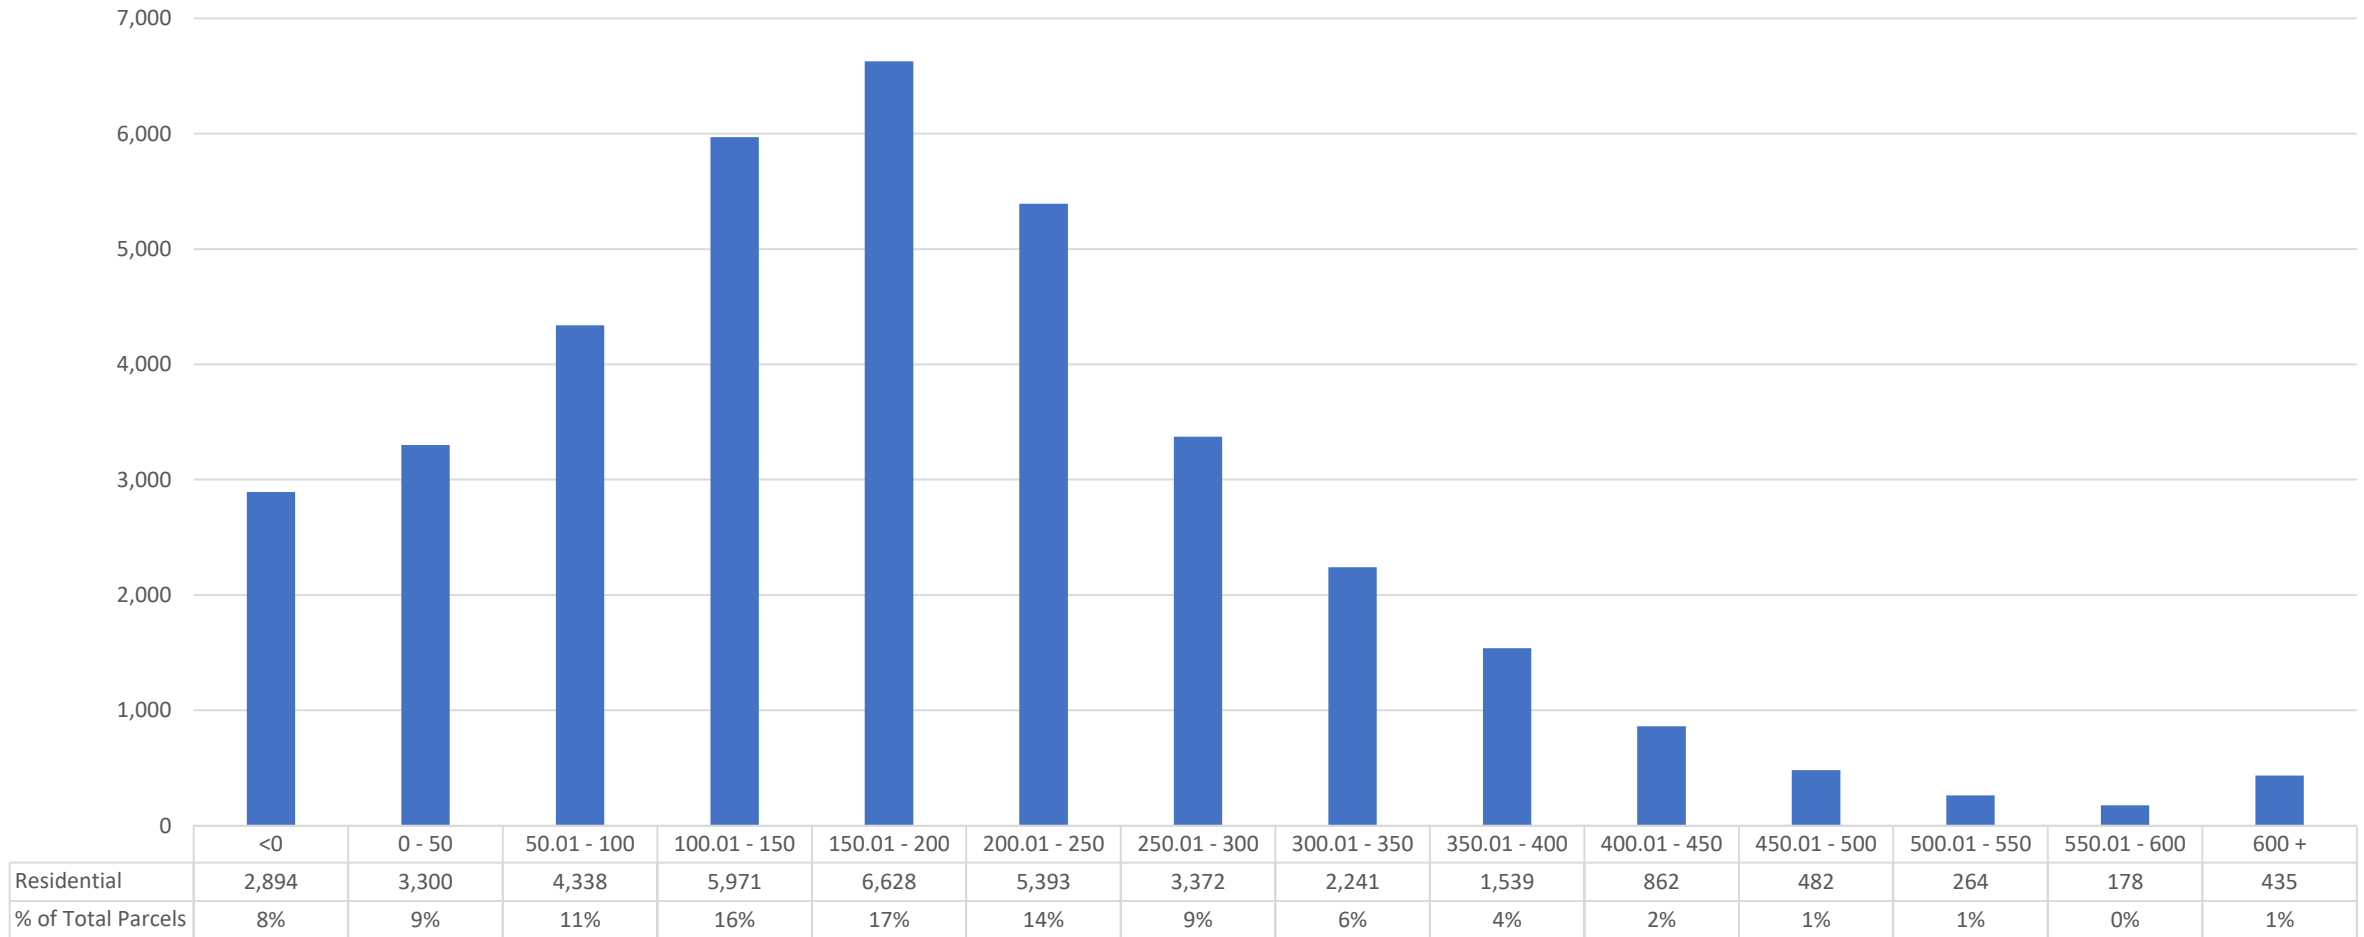

# City of Rochester - Residential Only – All Levies

Residential Parcels - Property Tax Change in Dollars (2018 vs 2019)