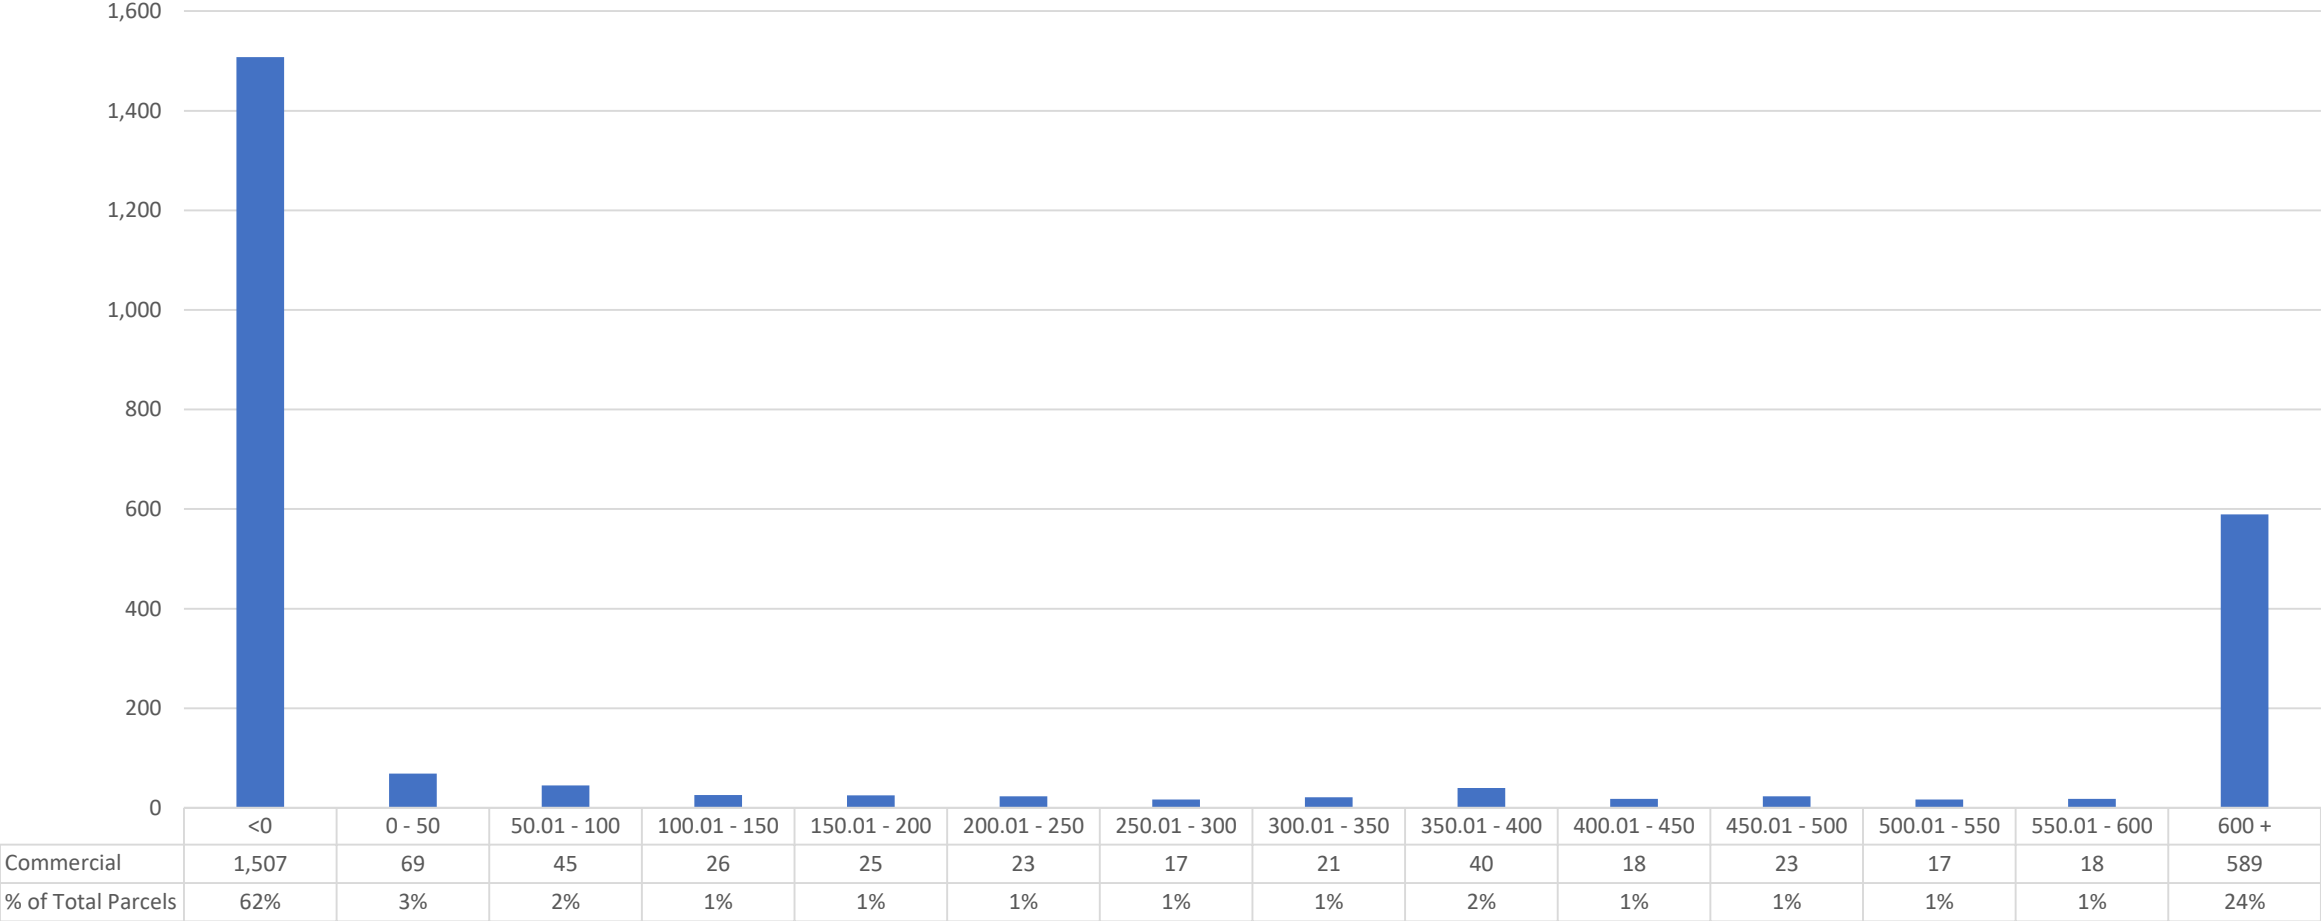

City of Rochester – Commercial Only – All Levies

Commercial Parcels - Property Tax Change in Dollars (2018 vs 2019)