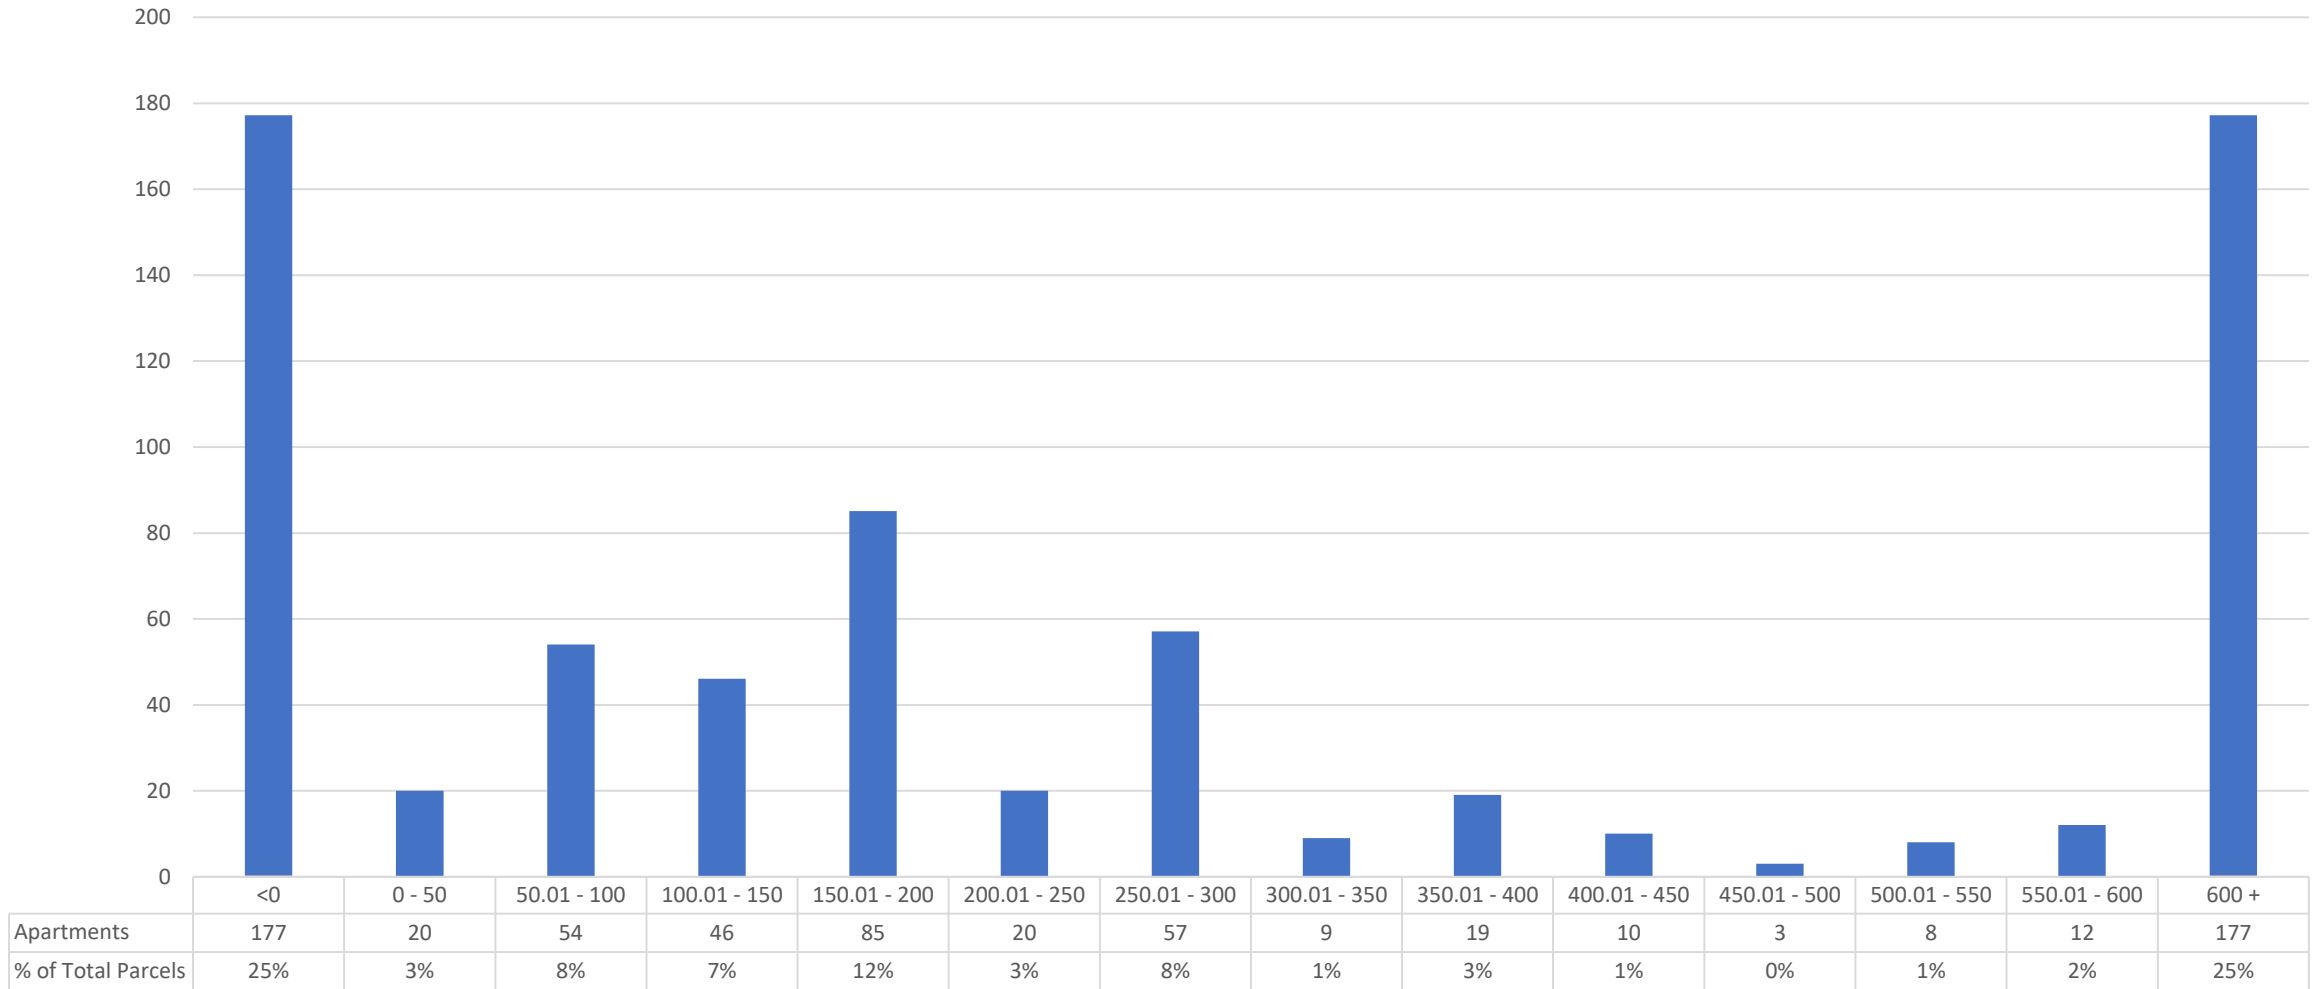

City of Rochester - Apartments Only – All Levies

Apartment Parcels - Property Tax Change in Dollars (2018 vs 2019)