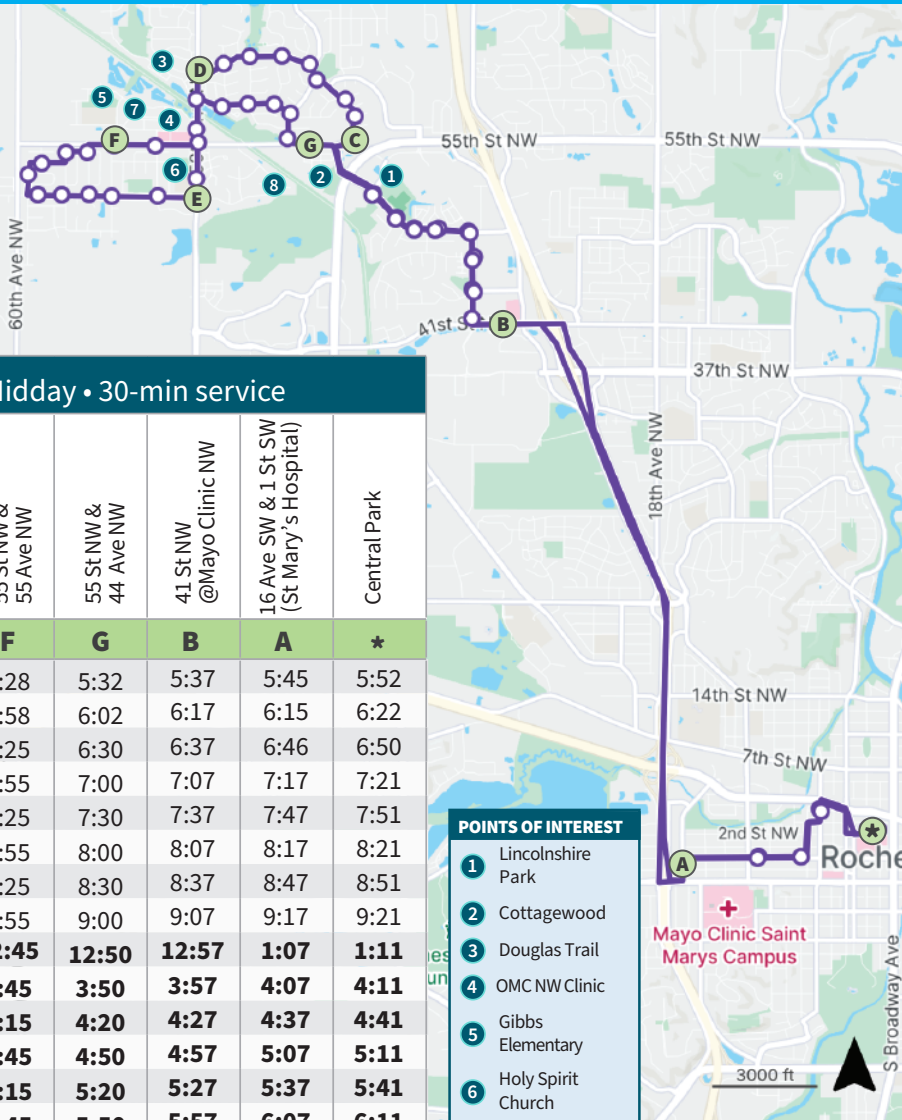

ROUTE 419

CENTRAL PARK

STAND 3

Mayo Clinic NW, 31 Ave NW, Olmsted Medical Center NW Clinic, Gibbs Elementary, Holy Spirit Church, Christ Community Church

LEGEND

- Direction
- Bus Stop
- Time-point
- Alt. Route
- Park & Ride

Times shown in bold are P.M. Letters correspond to the time points on the map. If your stop is between time points, use the time given for the time point before your stop to avoid missing the bus.

Weekday • Peak + 1 Midday • 30-min service

POINTS OF INTEREST

- 1 Lincolnshire Park
- 2 Cottagewood
- 3 Douglas Trail
- 4 OMC NW Clinic
- 5 Gibbs Elementary
- 6 Holy Spirit Church
- 7 Harvestview Apartments
- 8 Christ Comm. Church